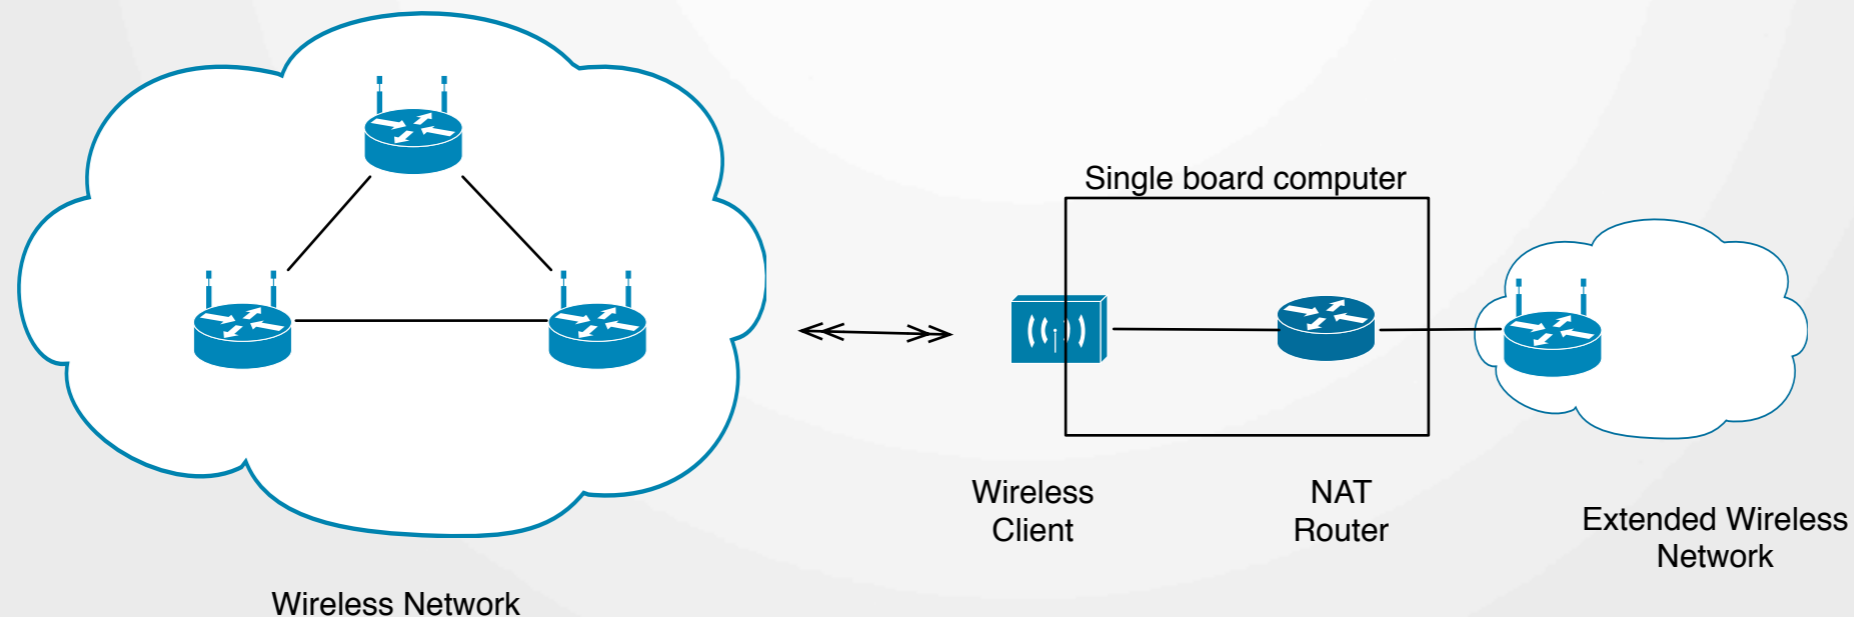

Wireless Extender - Technology

227453

The Starting Point

- Cisco Wireless Access Points
- Cisco Wireless Controller driven Wireless Network (CAPWAP)
- Galleries to be covered

The Problem

- Need coverage in dead zones

The Solution

- Wireless Client
- NAT Router
- Extender AP connected to WLC via CAPWAP

The Achievement

- Battery powered mobile device
- Easy to extend wireless coverage

Thanks!

That's all for today

Date: Sofia, 4 Oct 2013