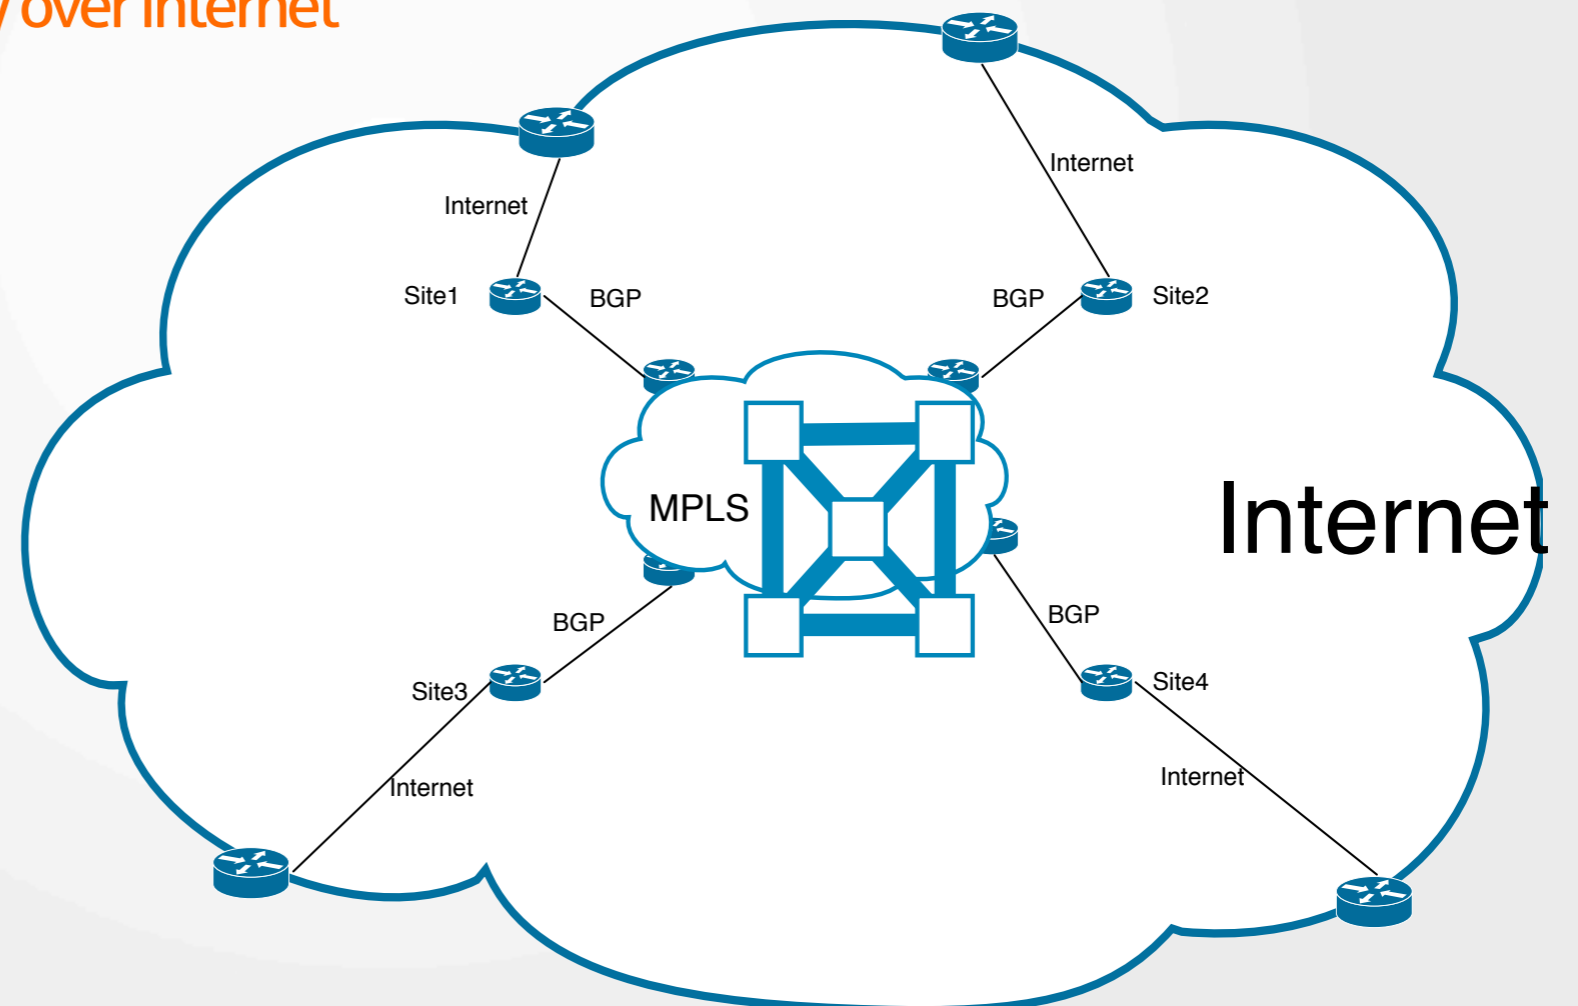

DMVPN Backup of MPLS VPN - Terminology

- MPLS - MultiProtocol Label Switching
- VPN - Virtual Private Network
- DMVPN - Dynamic Multipoint Virtual Private Network

The Starting Point

The Requirements

- Internet connectivity in every site
- Backup the MPLS connectivity over Internet

The Problem

- OSPF ???
- EIGRP ???
- RIP ???
- BGP ???

The Solution

- BGP as routing protocol
- Prepend DMVPN routes
- Proper local preference for DMVPN routes

Wireless Extender - Terminology

- CAPWAP - Control and Provisioning of Wireless Access Points
- WLC - Wireless Controller

Wireless Extender - Technology

227453

The Starting Point

- Cisco Wireless Access Points
- Cisco Wireless Controller driven Wireless Network (CAPWAP)
- Galleries to be covered

The Problem

- Need coverage in dead zones