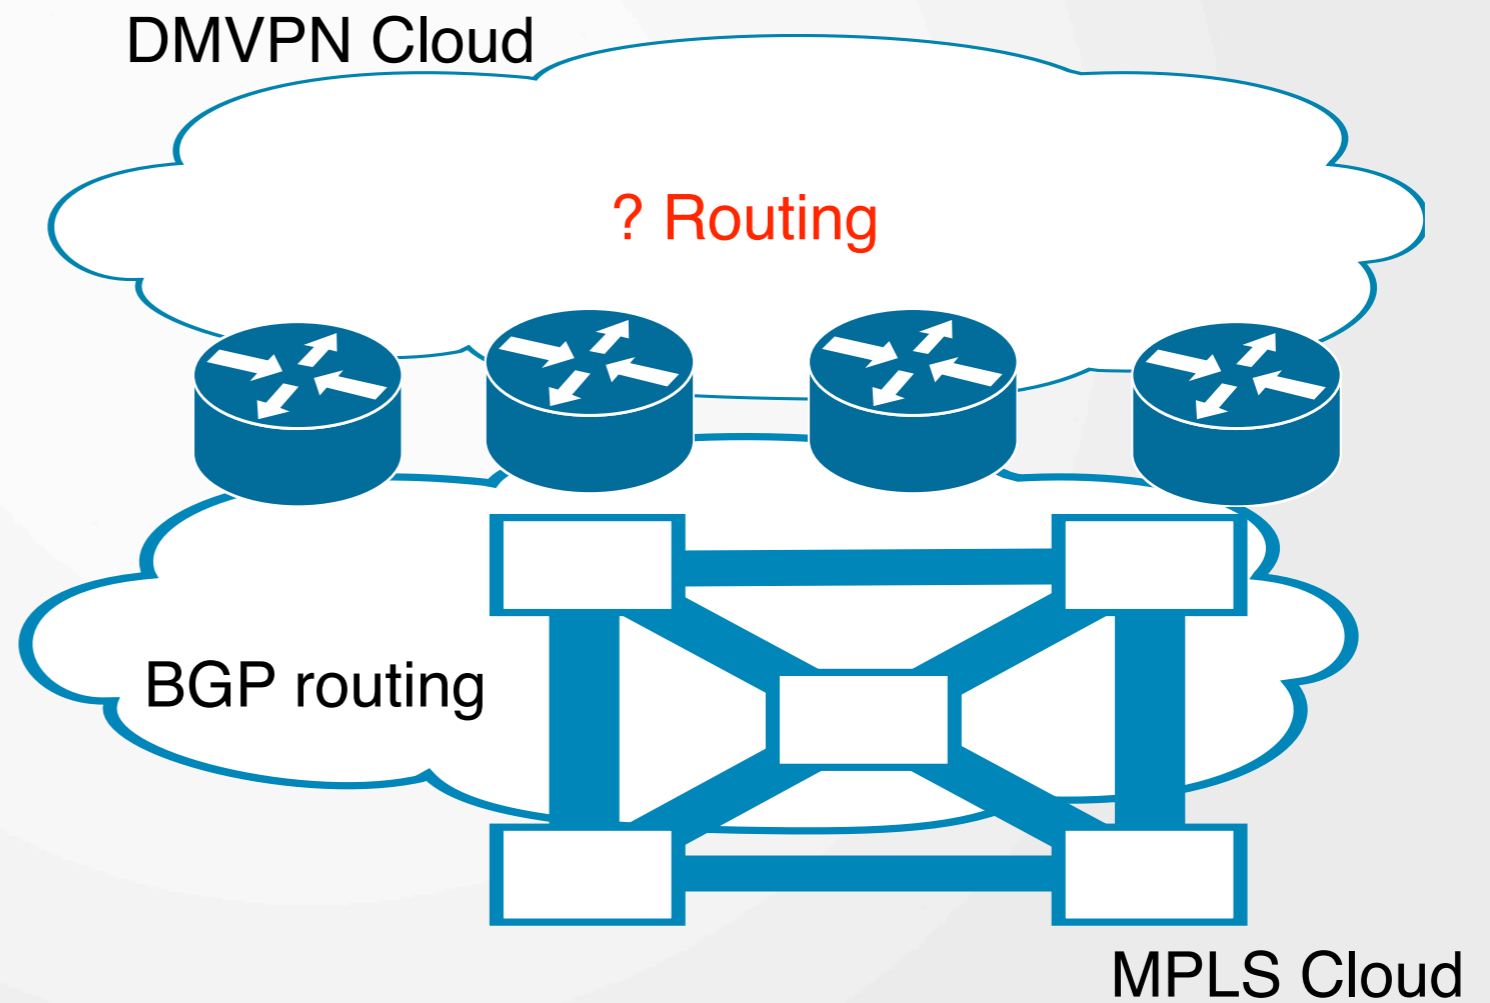

DMVPN Backup of MPLS VPN - Terminology

- MPLS - MultiProtocol Label Switching
- VPN - Virtual Private Network
- DMVPN - Dynamic Multipoint Virtual Private Network

The Starting Point

The Requirements

- Internet connectivity in every site
- Backup the MPLS connectivity over Internet

The Problem

- OSPF ???
- EIGRP ???
- RIP ???
- BGP ???

The Solution

- BGP as routing protocol
- Prepend DMVPN routes
- Proper local preference for DMVPN routes

Wireless Extender - Terminology

- CAPWAP - Control and Provisioning of Wireless Access Points
- WLC - Wireless Controller

Wireless Extender - Technology

227453

The Starting Point

- Cisco Wireless Access Points
- Cisco Wireless Controller driven Wireless Network (CAPWAP)
- Galleries to be covered

The Problem

- Need coverage in dead zones