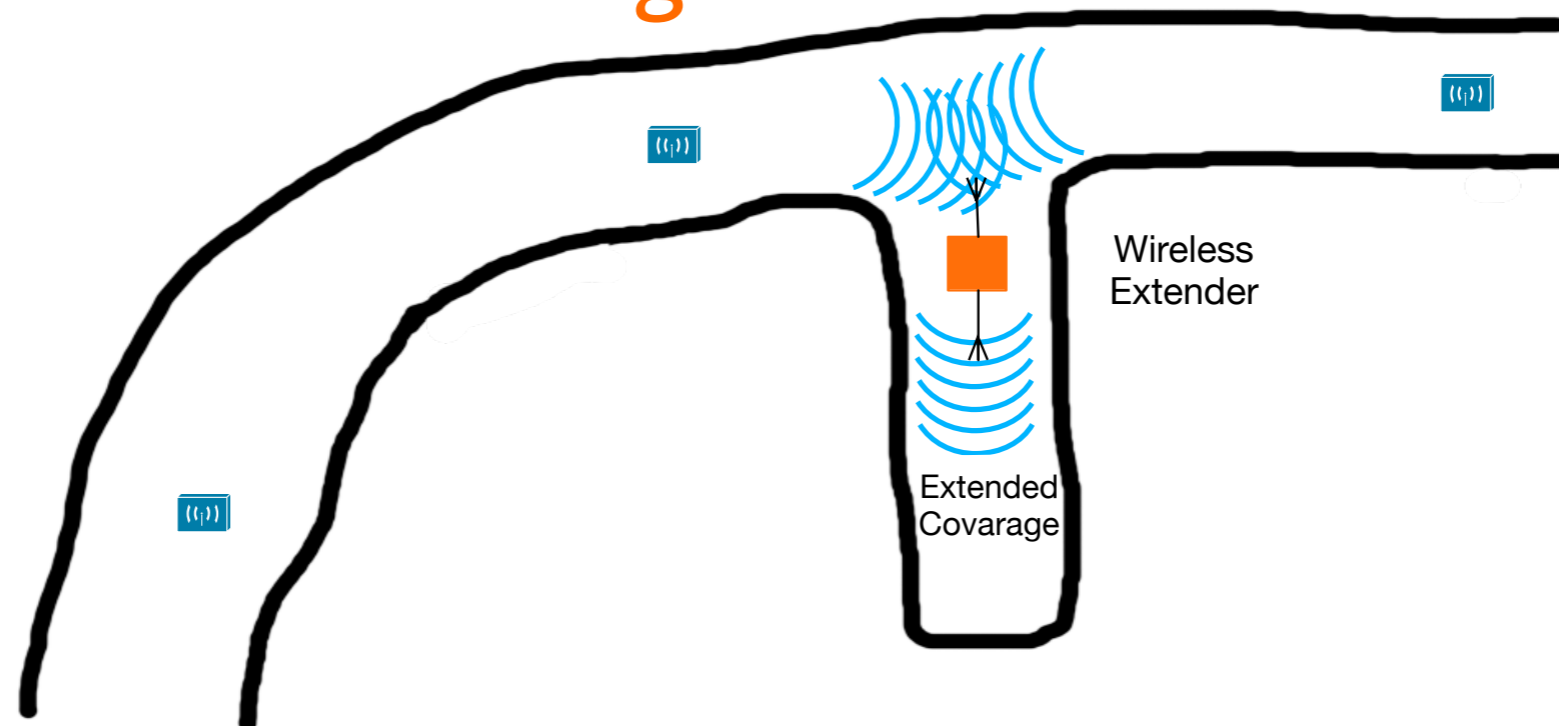

The Achievement

- Battery powered mobile device
- Easy to extend wireless coverage