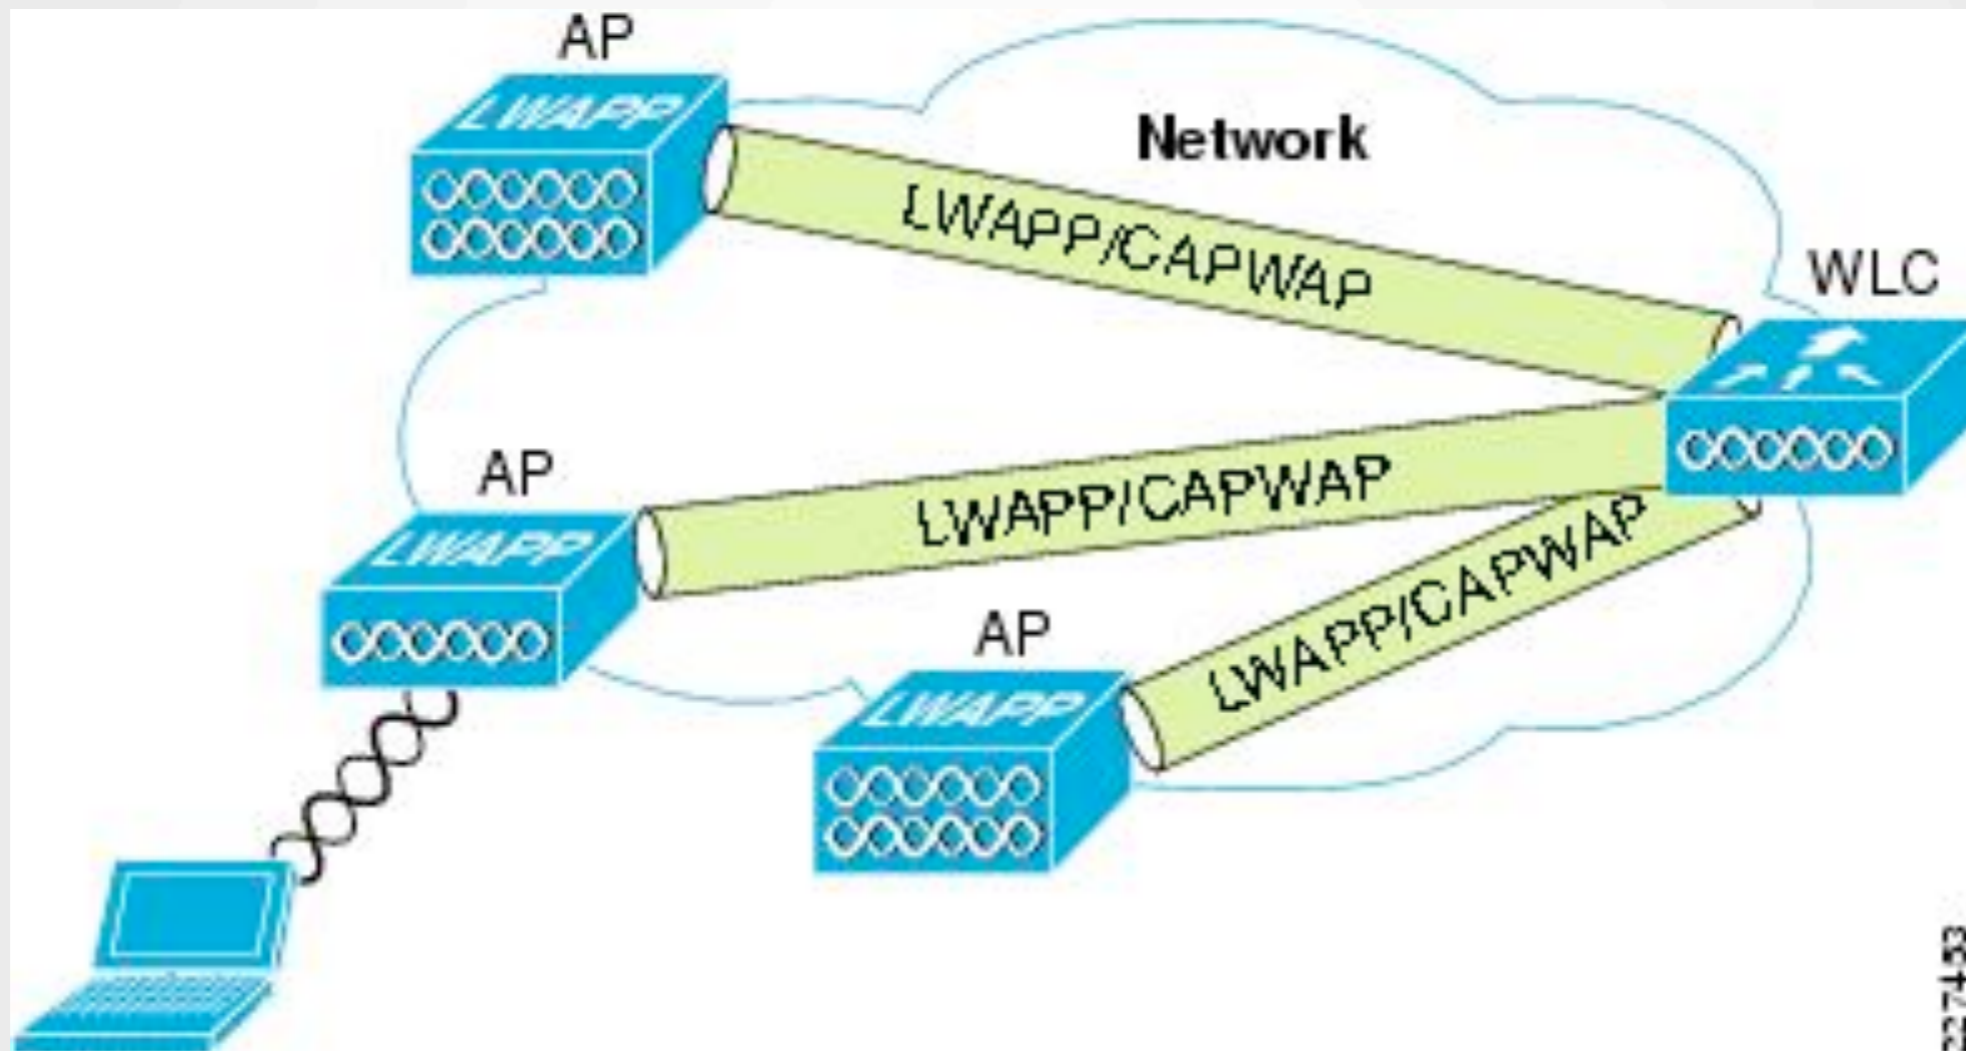

DMVPN Backup of MPLS VPN - Terminology

- MPLS - MultiProtocol Label Switching
- VPN - Virtual Private Network
- DMVPN - Dynamic Multipoint Virtual Private Network

The Starting Point

The Requirements

- Internet connectivity in every site
- Backup the MPLS connectivity over Internet

The Problem

- OSPF ???
- EIGRP ???
- RIP ???
- BGP ???

The Solution

- BGP as routing protocol
- Prepend DMVPN routes
- Proper local preference for DMVPN routes

Wireless Extender - Terminology

- CAPWAP - Control and Provisioning of Wireless Access Points
- WLC - Wireless Controller

Wireless Extender - Technology

227453

The Starting Point

- Cisco Wireless Access Points
- Cisco Wireless Controller driven Wireless Network (CAPWAP)
- Galleries to be covered

The Problem

- Need coverage in dead zones

The Solution

- Wireless Client
- NAT Router
- Extender AP connected to WLC via CAPWAP

The Achievement

- Battery powered mobile device
- Easy to extend wireless coverage

Thanks!

That's all for today

Date: Sofia, 4 Oct 2013