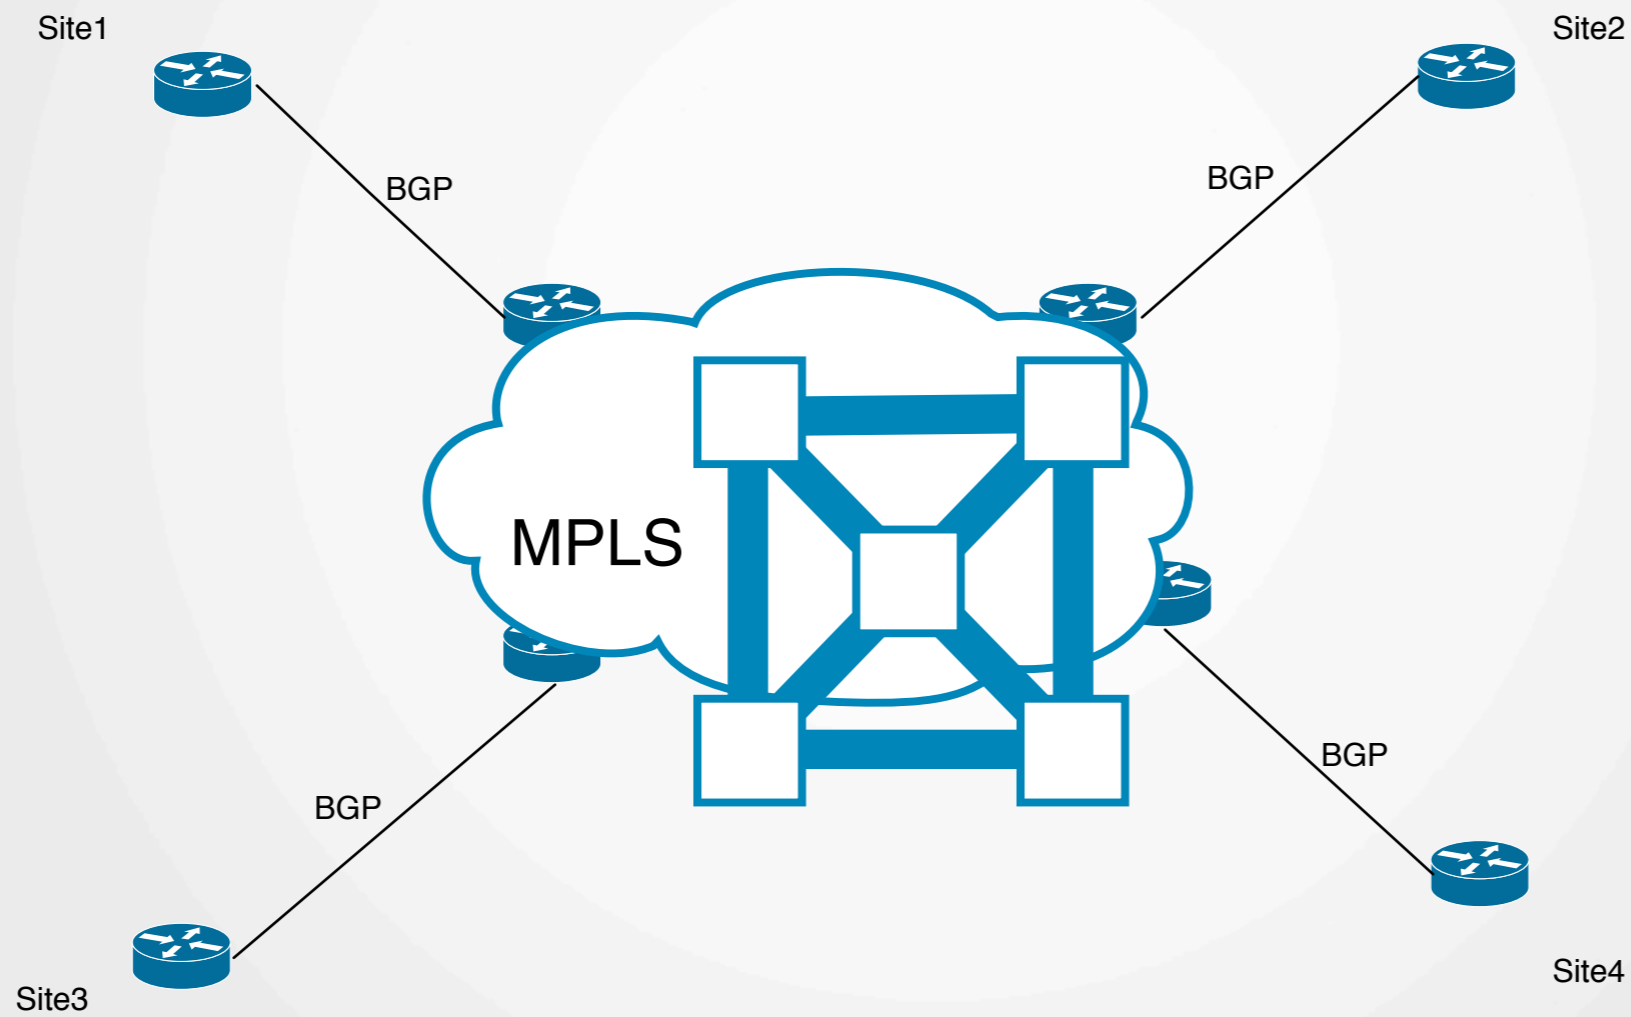

DMVPN Backup of MPLS VPN - Terminology

- MPLS - MultiProtocol Label Switching
- VPN - Virtual Private Network
- DMVPN - Dynamic Multipoint Virtual Private Network

The Starting Point

The Requirements

- Internet connectivity in every site
- Backup the MPLS connectivity over Internet

Wireless Extender - Technology

227453

The Starting Point

- Cisco Wireless Access Points
- Cisco Wireless Controller driven Wireless Network (CAPWAP)
- Galleries to be covered

The Problem

- Need coverage in dead zones