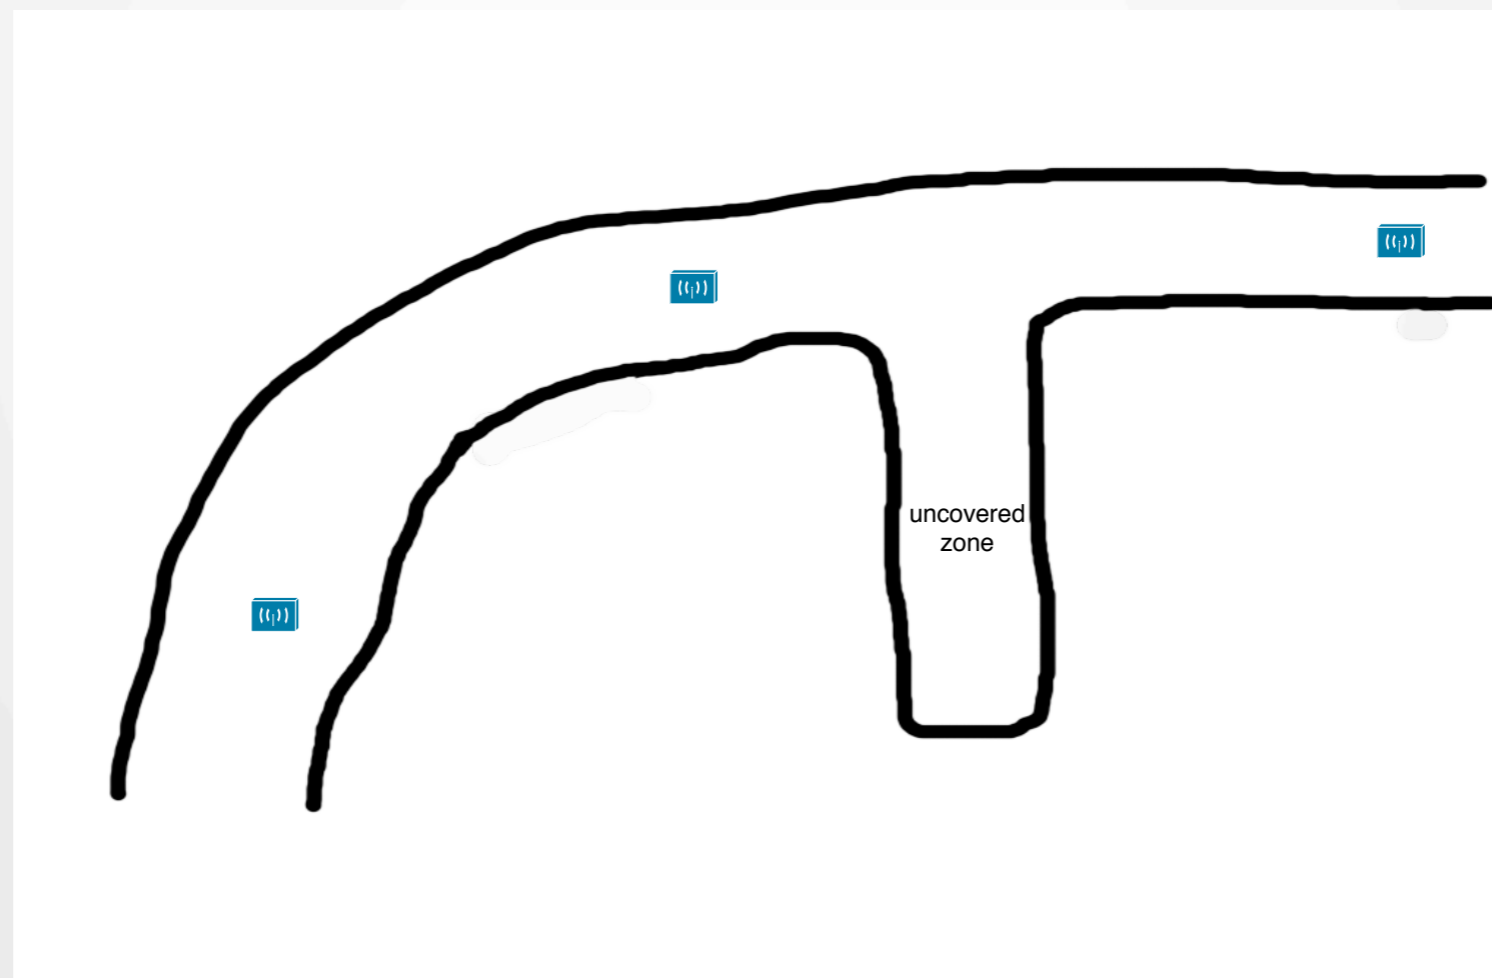

Wireless Extender - Technology

227453

The Starting Point

- Cisco Wireless Access Points
- Cisco Wireless Controller driven Wireless Network (CAPWAP)
- Galleries to be covered

The Problem

- Need coverage in dead zones